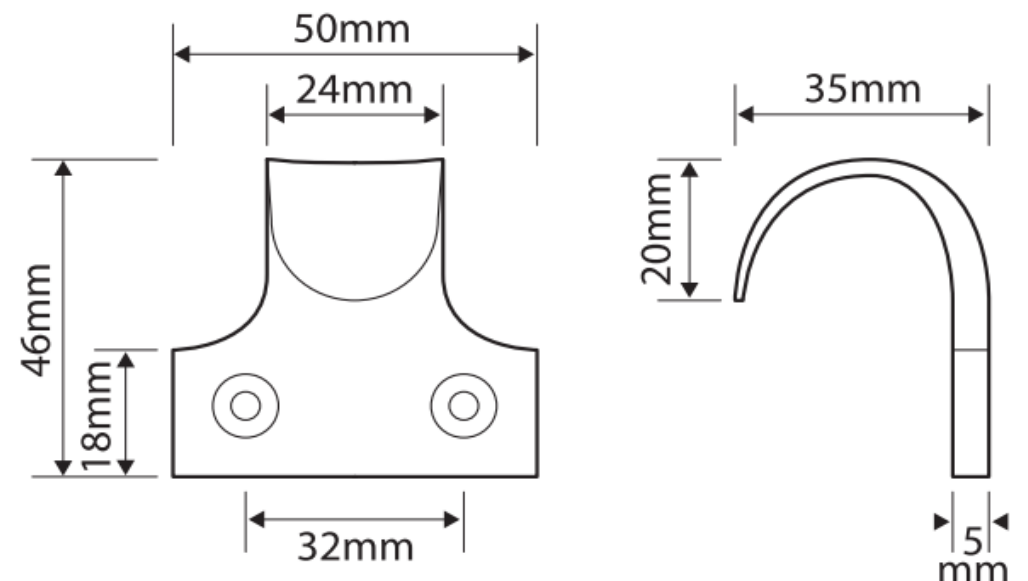

Twist Lock

Sliding sash twist lock, complete with key and strike plate.