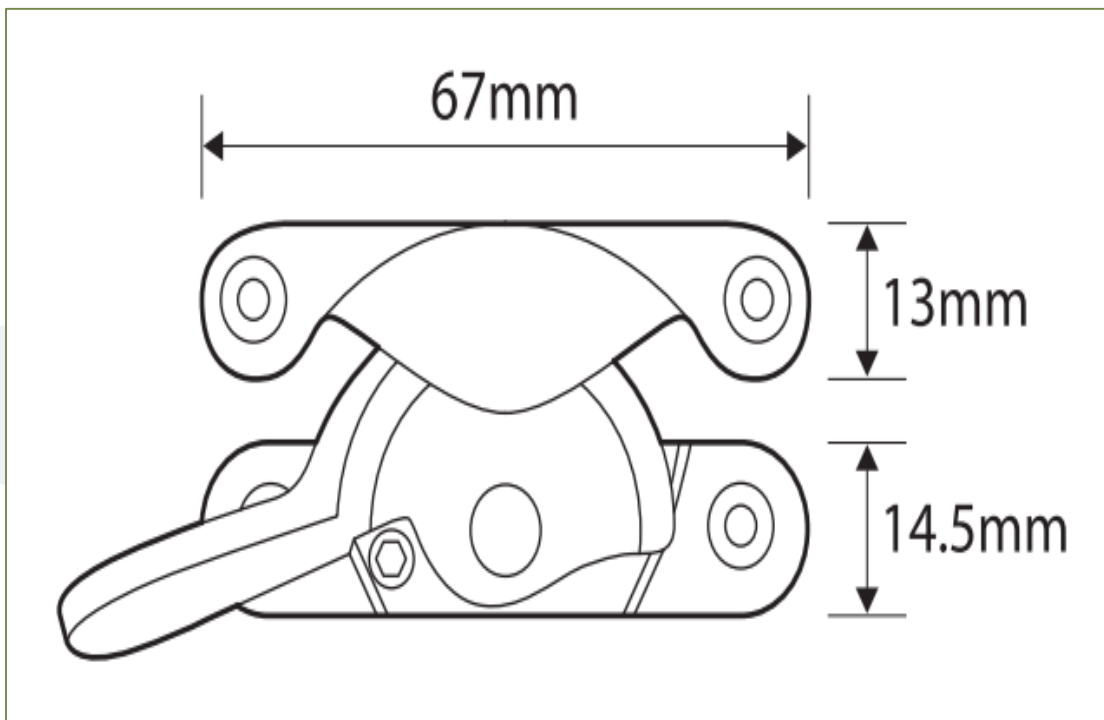

TECHNICAL SPECIFICATION

Type: Timber entrance doors

Size: 310mm x 75mm

Finishes: Bright Bronze, Bright Chrome, Black, Hardex Gold, Satin Bronze, Satin Gold, White

V850 Letter Plate

PREMIUM

TECHNICAL SPECIFICATION

Type: Timber entrance doors

Size: 10" X 3", 12" X 4"

Finishes: Polished Chrome, Brass, Satin Chrome

The Showroom, 257 Guildford Road, Effingham, Surrey. KT24 6ER

 www.san.co.uk

 01483281388

 info@san.co.uk

Find
out
more...

PREMIUM

V860 Interior Letter Flap

TECHNICAL SPECIFICATION

Type: Timber entrance doors

Size: 2800mm x 83mm

Finishes: Polished Brass, Polished Chrome,
Satin Chrome

V910 Door Knocker

TECHNICAL SPECIFICATION

Find
out
more...

Stanbrook & Nicholson

Locking Narrow Keep Fitch Fastener

TECHNICAL SPECIFICATION

Type: Timber sliding sash window

Finishes: Polished Brass, Polished Chrome,
Satin Chrome

The Showroom, 257 Guildford Road, Effingham, Surrey. KT24 6ER