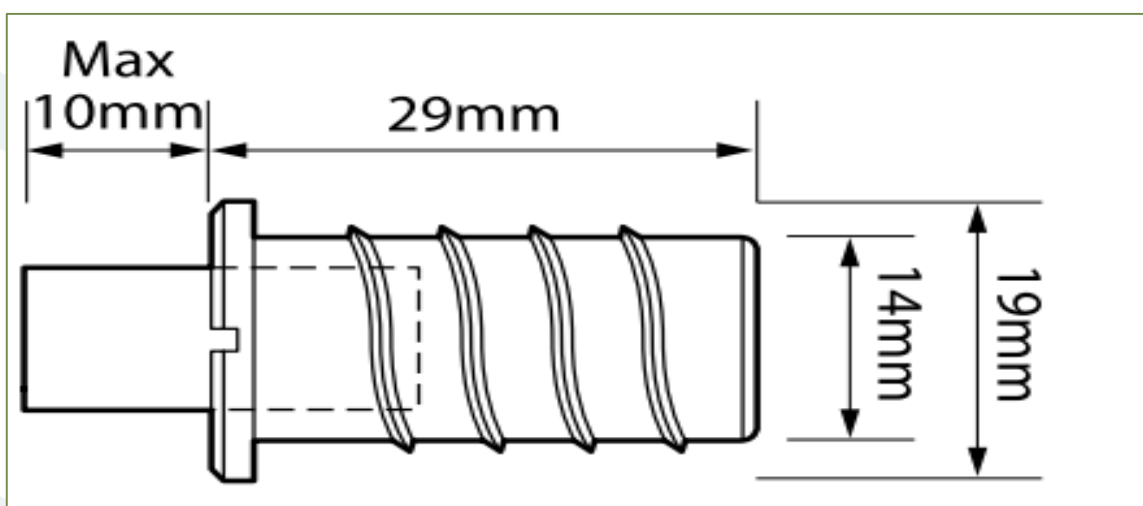

TECHNICAL SPECIFICATION

Type: Timber sliding sash window

Finishes: Brass, Polished Chrome, Satin Chrome

The Showroom, 257 Guildford Road, Effingham, Surrey. KT24 6ER

www.san.co.uk

01483281388

info@san.co.uk

Find
out
more...