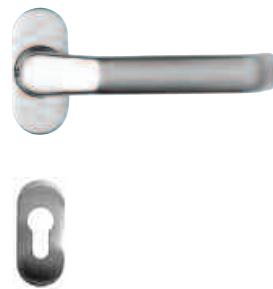

Security handle lever white
(YSHLL-WH)

Security handle lever chrome
(YSHLL-PC)

Security handle lever black
(YSHLL-BL)

Security handle lever gold
(YSHLL-PG)

Solid stainless steel handle with long back plate
(Style 253/270)

Solid stainless steel lever handle - comes with separate escutcheon
(Style 253/280)

Solid stainless steel lever handle - comes with separate escutcheon
(Style 251/280)

Solid stainless steel lever handle - comes with separate escutcheon
(Style 301/280)