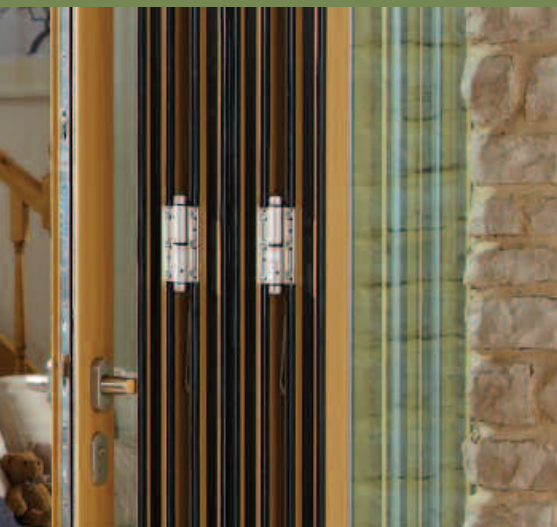

Nothing is more important than safety and comfort in your home. That's why Origin have designed every Origin product with your best interests at heart.

The Origin Bi-fold Door comes with a bespoke 'finger safe' gasket between each door leaf, which ensures that even when they are fully open and folded to their maximum extent, there is no gap for little fingers to get trapped in.

Cleverly the lead door is prevented from slamming or being caught by gusts of wind by a strong magnetic stay which holds the door in the open position.

The threshold design allows the bottom track to be encased in the floor and hides away the free-glide roller system to prevent little fingers from getting trapped.

All in all, a unique combination of safety features.

safety first.