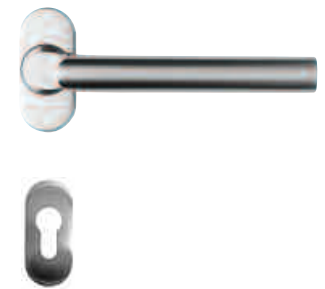

Security handle lever white
(YSHLL-WH)

Security handle lever chrome
(YSHLL-PC)

Security handle lever black
(YSHLL-BL)

Security handle lever gold
(YSHLL-PG)

Solid stainless steel handle with long back plate
(Style 253/270)

Solid stainless steel lever handle - comes with separate escutcheon
(Style 253/280)

Solid stainless steel lever handle - comes with separate escutcheon
(Style 251/280)

Solid stainless steel lever handle - comes with separate escutcheon
(Style 301/280)