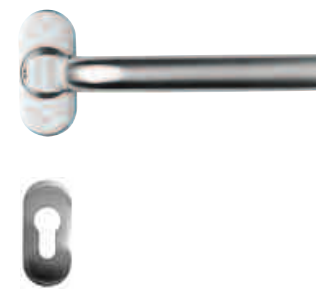

Security handle lever white
(YSHLL-WH)

Security handle lever chrome
(YSHLL-PC)

Security handle lever black
(YSHLL-BL)

Security handle lever gold
(YSHLL-PG)

Solid stainless steel handle with long back plate
(Style 253/270)

Solid stainless steel lever handle - comes with separate escutcheon
(Style 253/280)

Solid stainless steel lever handle - comes with separate escutcheon
(Style 251/280)

Solid stainless steel lever handle - comes with separate escutcheon
(Style 301/280)