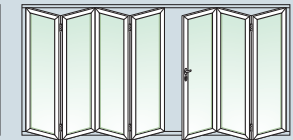

4 doors fold in one direction
3 in opposite direction