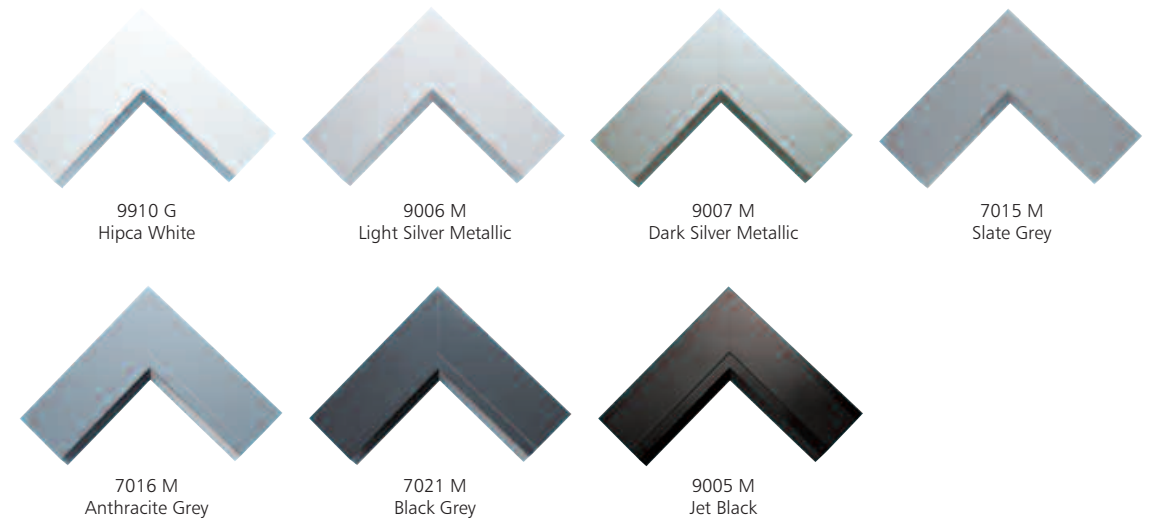

Origin Bi-fold Doors are coated with an ultra durable polyester powder manufactured by 'Interpon', the World leader. With all this choice and the scope to have doors with different colours inside and out, your options are virtually limitless.

Bespoke colour options.

For those wishing to explore a wider range of options, take time to choose from hundreds of bespoke colours, making your Origin Bi-fold Doors everything you ever dreamt of.

We are even able to meet your deadlines with this vast range of choice. Just let us know your outline design ahead of time, confirm the exact sizes, and when you are ready to proceed we will ensure that Origin manufacture your bespoke doors according to your schedule, guaranteed.

Don't let your demanding deadlines compromise your design.

Having selected some of the most popular colour options amongst Stanbrook & Nicholson's distinguished clients, Origin have since kindly made these available on their 'Your lead time, NOT ours' service. Therefore, if you order your doors in any one of these 11 popular colours, then we can guarantee that these will be manufactured, delivered and installed according to your schedule, not ours.