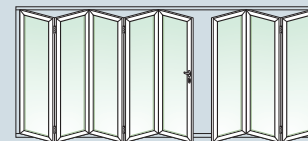

8 Door Option

5 doors fold in one direction
3 in opposite direction

Find out more

choose your configuration...

Choosing your Origin Bi-fold Doors has never been easier.

If you know your rough opening sizes, find the nearest opening measurement in the table below and scan down the column to view your possible door options. Alternatively, if you're set on a particular number of doors and you are designing your opening around your doors, select your preferred number of doors in the left column and scan across to identify the opening sizes available to you. Remember every door manufactured by our good friends at Origin, is bespoke and manufactured to your exact sizes and chosen configuration.